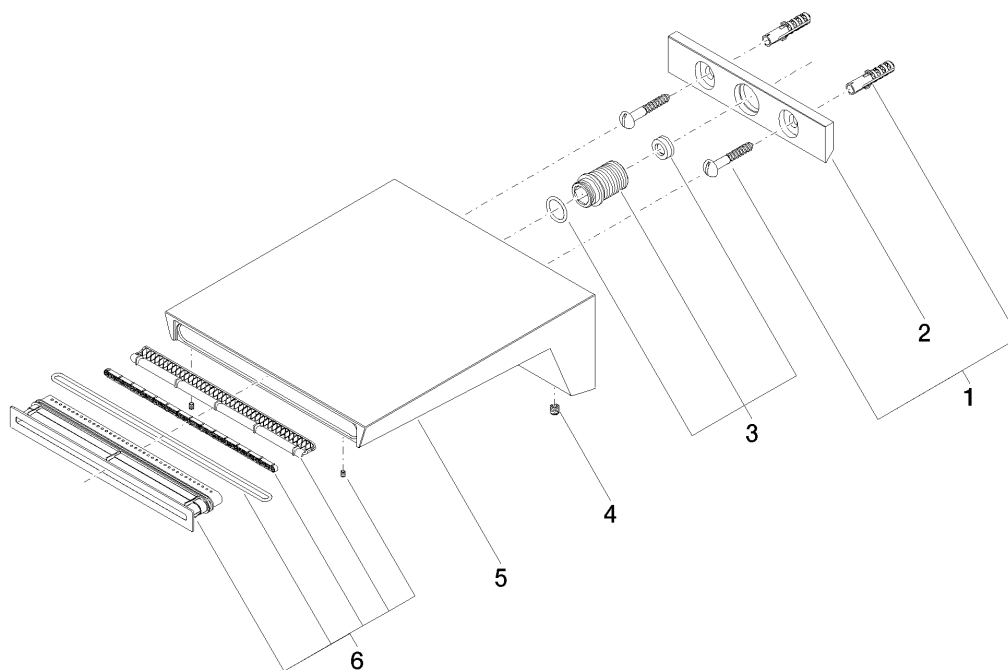

### Product specifications

- **8 5/8" projection**
- Jet regulator 5/8" x 6 7/8"
- 3 1/8 x 7 1/2"
- 1/2" connection
- Plug-in connection mounting

### Accessories required

- Rough-in adaptor; 35080970
- Rough-in adaptor; 35080970

**Exploded assembly drawing**

**Order quantity**

| <b>No.</b> | <b>Article number</b> | <b>Name</b> | <b>Installation quantity</b> |
|------------|-----------------------|-------------|------------------------------|
| <b>1</b>   | 0430310240190         | fixing set  | 1                            |
| <b>2</b>   | 09179705690           | holder      | 1                            |
| <b>3</b>   | 9024050080090         | nipple set  | 1                            |
| <b>4</b>   | 09311104990           | pin         | 2                            |
| <b>5</b>   | 091173002ff           | spout       | 1                            |
| <b>6</b>   | 9029030590090         | insert      | 1                            |
| <b>9</b>   | 09141019990           | seal        | 1                            |