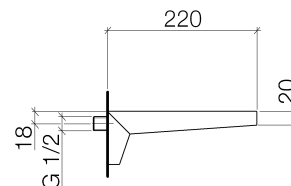

### Product specifications

- **8 5/8" projection**
- Jet regulator 5/8" x 6 7/8"
- 3 1/8 x 7 1/2"
- 1/2" connection
- Plug-in connection mounting

### Accessories required

- Rough-in adaptor; 35080970
- Rough-in adaptor; 35080970

**Exploded assembly drawing**

**Order quantity**

| <b>No.</b> | <b>Article number</b> | <b>Name</b> | <b>Installation quantity</b> |
|------------|-----------------------|-------------|------------------------------|
| <b>1</b>   | 0430310240190         | fixing set  | 1                            |
| <b>2</b>   | 09179705690           | holder      | 1                            |
| <b>3</b>   | 9024050080090         | nipple set  | 1                            |
| <b>4</b>   | 09311104990           | pin         | 2                            |
| <b>5</b>   | 091173002ff           | spout       | 1                            |
| <b>6</b>   | 9029030590090         | insert      | 1                            |
| <b>9</b>   | 09141019990           | seal        | 1                            |