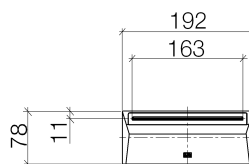

### Product specifications

- **8 5/8" projection**
- Jet regulator 5/8" x 6 7/8"
- 3 1/8 x 7 1/2"
- 1/2" connection
- Plug-in connection mounting

### Accessories required

- Rough-in adaptor; 35080970
- Rough-in adaptor; 35080970

**Exploded assembly drawing**

**Order quantity**

| <b>No.</b> | <b>Article number</b> | <b>Name</b> | <b>Installation quantity</b> |
|------------|-----------------------|-------------|------------------------------|
| <b>1</b>   | 0430310240190         | fixing set  | 1                            |
| <b>2</b>   | 09179705690           | holder      | 1                            |
| <b>3</b>   | 9024050080090         | nipple set  | 1                            |
| <b>4</b>   | 09311104990           | pin         | 2                            |
| <b>5</b>   | 091173002ff           | spout       | 1                            |
| <b>6</b>   | 9029030590090         | insert      | 1                            |
| <b>9</b>   | 09141019990           | seal        | 1                            |